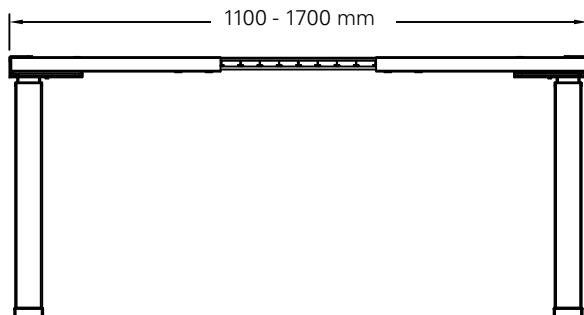

Steelforce Pro 370 SLS

Single step, sit-stand, height electrically adjustable

Height (mm)	min. 690 / max. 1180
Stroke (mm)	490
Speed (mm/s)	39
Width (mm)	min. 1100 / max. 1700
Length of feet (mm)	750
Column size (mm)	70 x 70
Dynamic capacity (kg)	120
Noise dB(A)	<50
Power	V 220 - 240
Plug type	Replaceable
Gross Weight (kg)	30,5

Legs, feet, top supports and crossbars made of powder-coated steel.
Soft start & stop function.
Spindle lifting system and low energy consumption.

Surface colour

Pure Silver	●
Traffic White	○
Jet Black	●

Packing dimension single unit

945 x 275 x 168 (LxWxH - mm)

Packing dimension pallet (20 frames)

1140 x 1130 x 1030 (LxWxH - mm)

Accessories

Please see the accessories section to personalise your height adjustable frame.

Tested according to IEC 60335-1 by Intertek.

actiforce