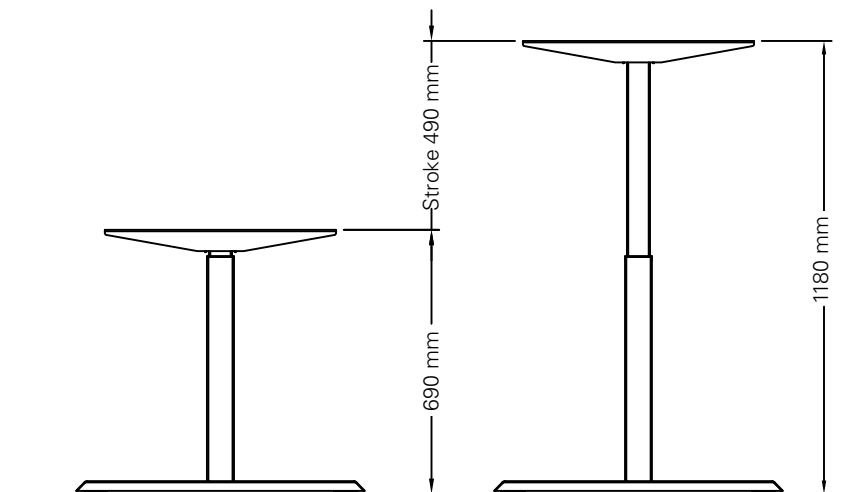

Steelforce Pro 370 SLS

Single step, sit-stand, height electrically adjustable

Height (mm)	min. 690 / max. 1180
Stroke (mm)	490
Speed (mm/s)	39
Width (mm)	min. 1100 / max. 1700
Length of feet (mm)	750
Column size (mm)	70 x 70
Dynamic capacity (kg)	120
Noise dB(A)	<50
Power	V 220 - 240
Plug type	Replaceable
Gross Weight (kg)	30,5

Legs, feet, top supports and crossbars made of powder-coated steel.
Soft start & stop function.
Spindle lifting system and low energy consumption.

Surface colour

Pure Silver	●
Traffic White	○
Jet Black	●

Packing dimension single unit

945 x 275 x 168 (LxWxH - mm)

Packing dimension pallet (20 frames)

1140 x 1130 x 1030 (LxWxH - mm)

Accessories

Please see the accessories section to personalise your height adjustable frame.

Tested according to IEC 60335-1 by Intertek.

actiforce