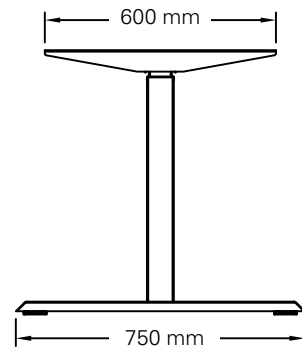

Steelforce Pro 370 SLS

Single step, sit-stand, height electrically adjustable

Height (mm)	min. 690 / max. 1180
Stroke (mm)	490
Speed (mm/s)	39
Width (mm)	min. 1100 / max. 1700
Length of feet (mm)	750
Column size (mm)	70 x 70
Dynamic capacity (kg)	120
Noise dB(A)	<50
Power	V 220 - 240
Plug type	Replaceable
Gross Weight (kg)	30,5

Legs, feet, top supports and crossbars made of powder-coated steel.
Soft start & stop function.
Spindle lifting system and low energy consumption.

Surface colour

Pure Silver	●
Traffic White	○
Jet Black	●

Packing dimension single unit

945 x 275 x 168 (LxWxH - mm)

Packing dimension pallet (20 frames)

1140 x 1130 x 1030 (LxWxH - mm)

Accessories

Please see the accessories section to personalise your height adjustable frame.

Tested according to IEC 60335-1 by Intertek.

actiforce